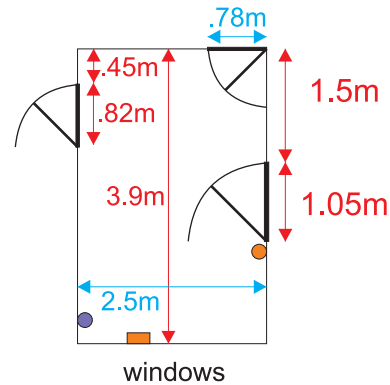

■ Double electric socket

Ground Floor - Abraham Suite Community Office

windows