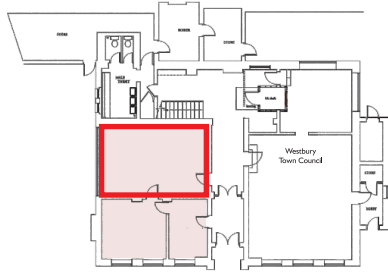

The Laverton

VENUE

- The Laverton • Bratton Road • Westbury • Wiltshire • BA13 3EN •
- 01373 822126 • enquiries@thelaverton.co.uk •

Ground Floor - Abraham Suite Meeting Room