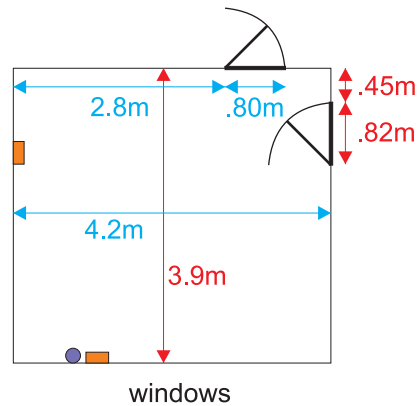

■ Double electric socket