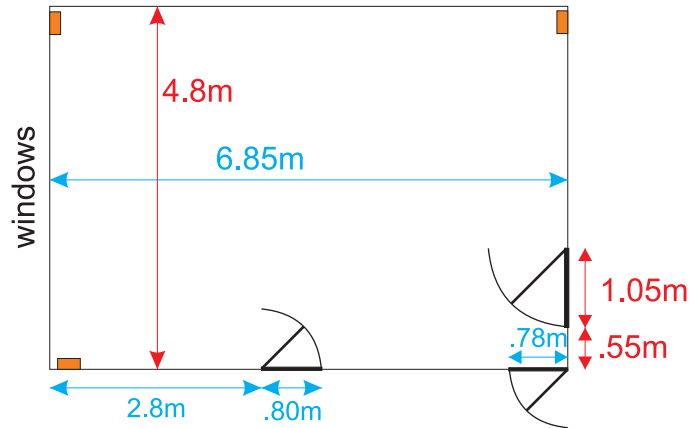

- Internet connection
- Double electric socket
- Single electric socket