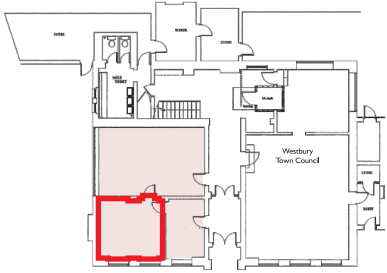

The Laverton

VENUE

- The Laverton • Bratton Road • Westbury • Wiltshire • BA13 3EN •
- 01373 822126 • enquiries@thelaverton.co.uk •

Ground Floor - Abraham Suite Meeting Room

- Internet connection
- Double electric socket
- Single electric socket

Ground Floor - Abraham Suite Meeting Room

The Laverton

VENUE

- The Laverton • Bratton Road • Westbury • Wiltshire • BA13 3EN •
- 01373 822126 • enquiries@thelaverton.co.uk •

Ground Floor - Abraham Suite Office & IT