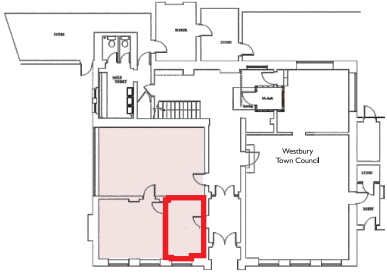

■ Double electric socket

Ground Floor - Abraham Suite Office & IT

The Laverton

VENUE

- The Laverton • Bratton Road • Westbury • Wiltshire • BA13 3EN •
- 01373 822126 • enquiries@thelaverton.co.uk •

Ground Floor - Abraham Suite Community Office

■ Double electric socket

Ground Floor - Abraham Suite Community Office

windows