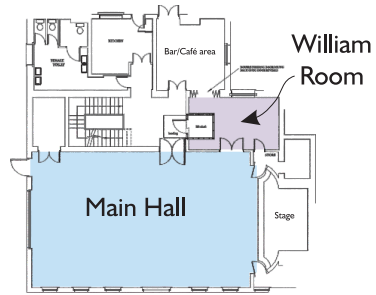

The Laverton

VENUE

- The Laverton • Bratton Road • Westbury • Wiltshire • BA13 3EN •
- 01373 822126 • enquiries@thelaverton.co.uk •

First Floor - Main Hall

■ Double electric socket

First Floor - Main Hall

The Laverton

VENUE

- The Laverton • Bratton Road • Westbury • Wiltshire • BA13 3EN •
- 01373 822126 • enquiries@thelaverton.co.uk •

First Floor - William Room

■ Double electric socket

First Floor - William Room