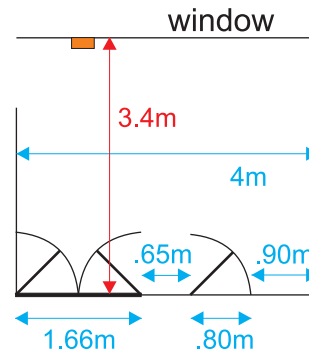

VENUE

- The Laverton • Bratton Road • Westbury • Wiltshire • BA13 3EN •
- 01373 822126 • enquiries@thelaverton.co.uk •

First Floor - William Room

■ Double electric socket

First Floor - William Room