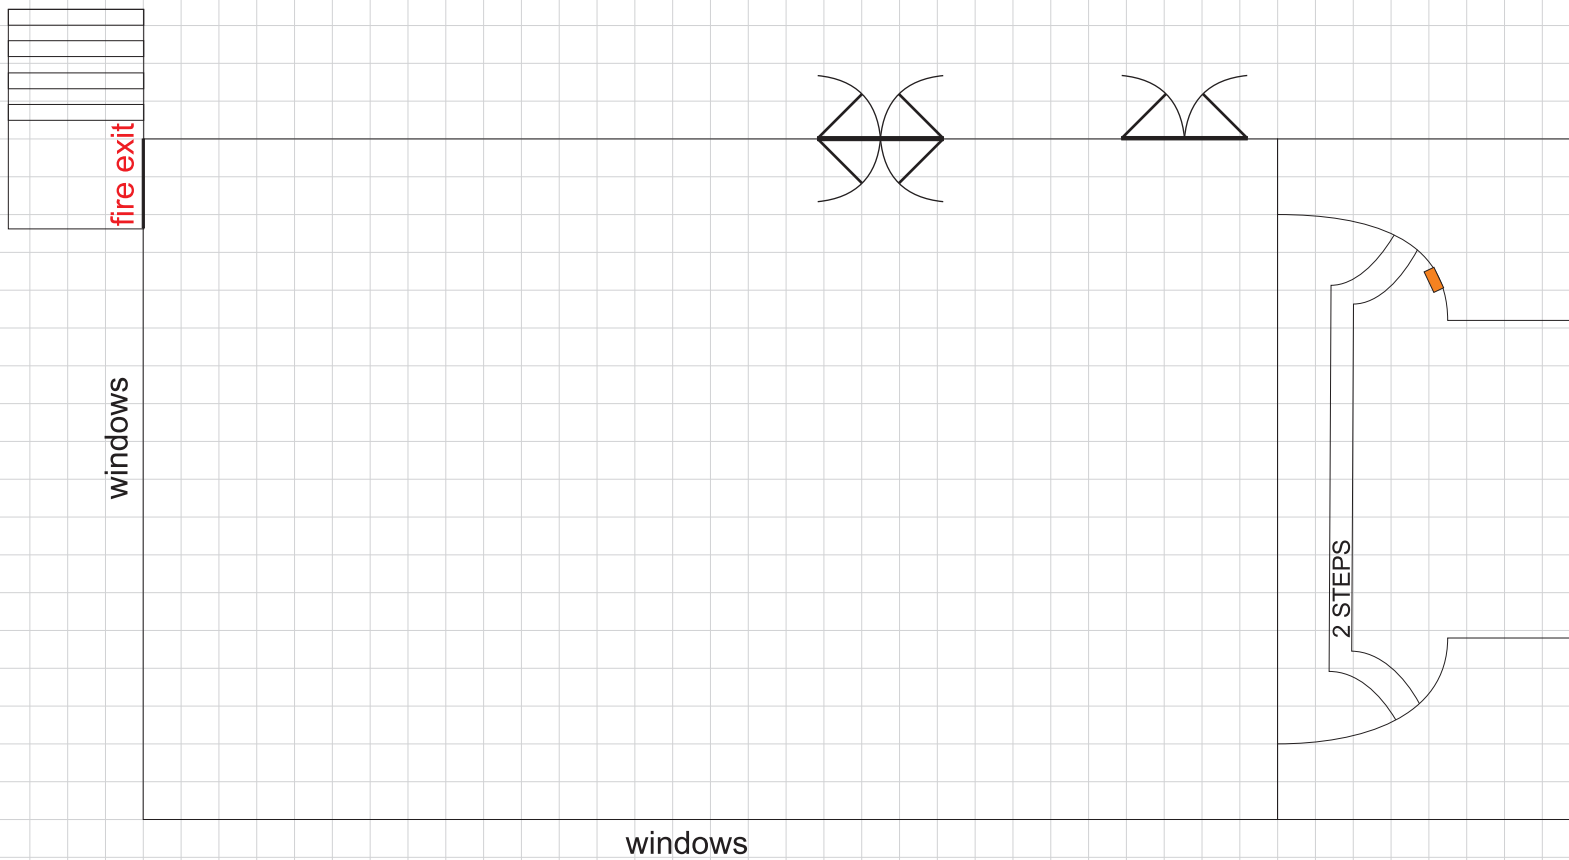

The Laverton

VENUE

- The Laverton • Bratton Road • Westbury • Wiltshire • BA13 3EN •
- 01373 822126 • enquiries@thelaverton.co.uk •

First Floor - Main Hall

■ Double electric socket

First Floor - Main Hall

The Laverton

VENUE

- The Laverton • Bratton Road • Westbury • Wiltshire • BA13 3EN •
- 01373 822126 • enquiries@thelaverton.co.uk •

First Floor - William Room

■ Double electric socket

First Floor - William Room