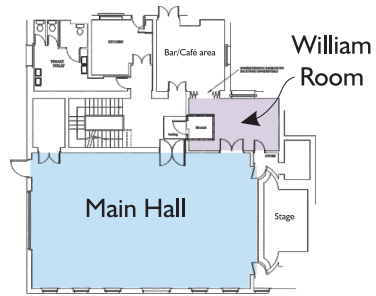

The Laverton

VENUE

- The Laverton • Bratton Road • Westbury • Wiltshire • BA13 3EN •
- 01373 822126 • enquiries@thelaverton.co.uk •

First Floor - Main Hall

■ Double electric socket

First Floor - Main Hall

The Laverton

VENUE

- The Laverton • Bratton Road • Westbury • Wiltshire • BA13 3EN •
- 01373 822126 • enquiries@thelaverton.co.uk •

First Floor - William Room

■ Double electric socket

First Floor - William Room