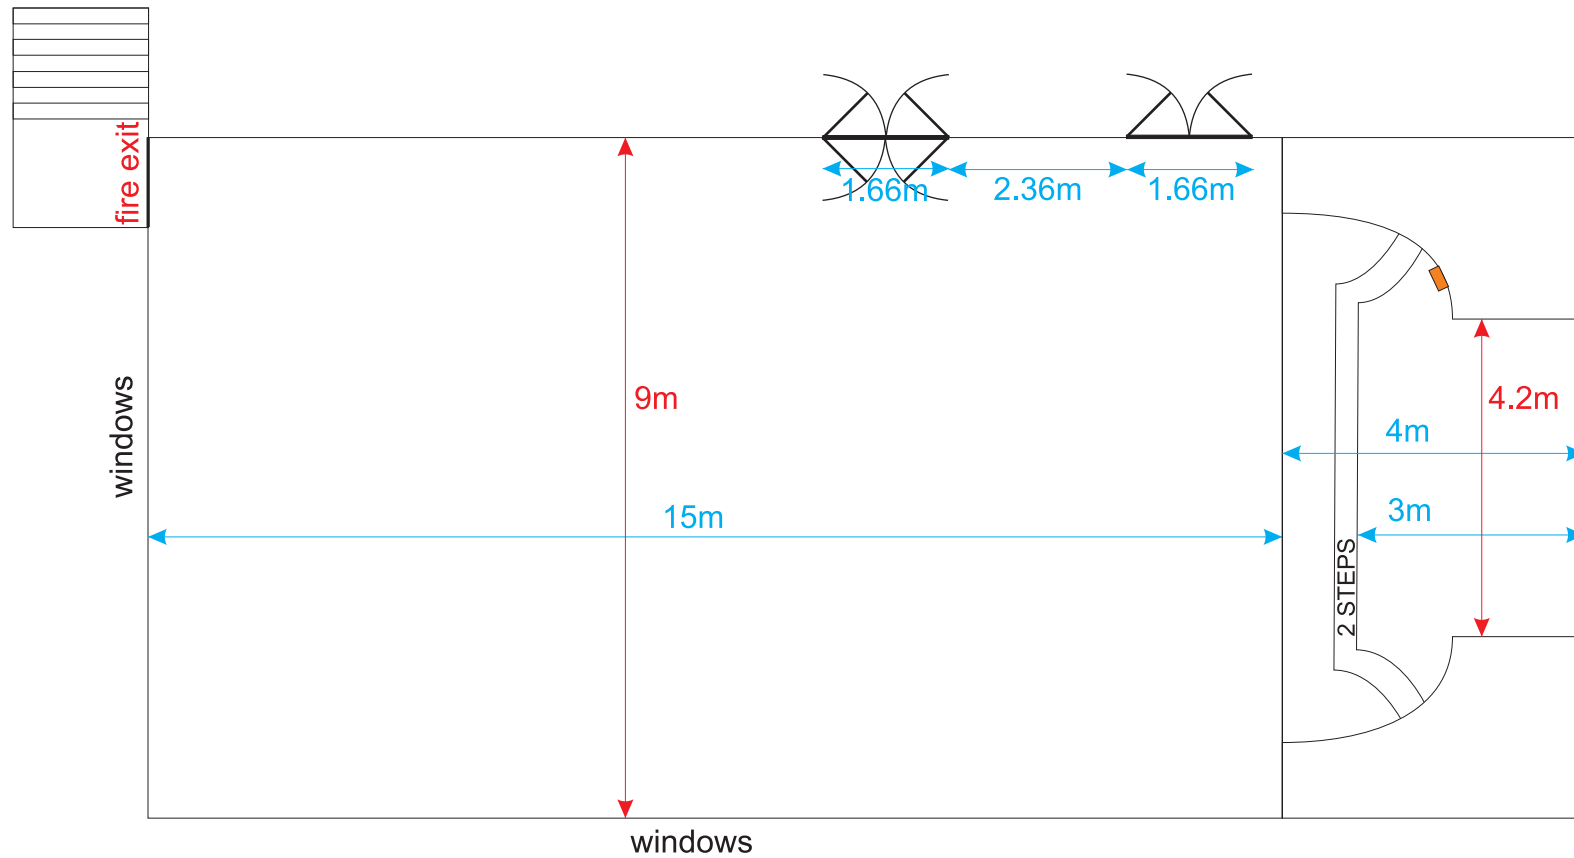

The Laverton

VENUE

- The Laverton • Bratton Road • Westbury • Wiltshire • BA13 3EN •
- 01373 822126 • enquiries@thelaverton.co.uk •

First Floor - Main Hall

■ Double electric socket

First Floor - Main Hall

The Laverton

VENUE

- The Laverton • Bratton Road • Westbury • Wiltshire • BA13 3EN •
- 01373 822126 • enquiries@thelaverton.co.uk •

First Floor - William Room

■ Double electric socket

First Floor - William Room