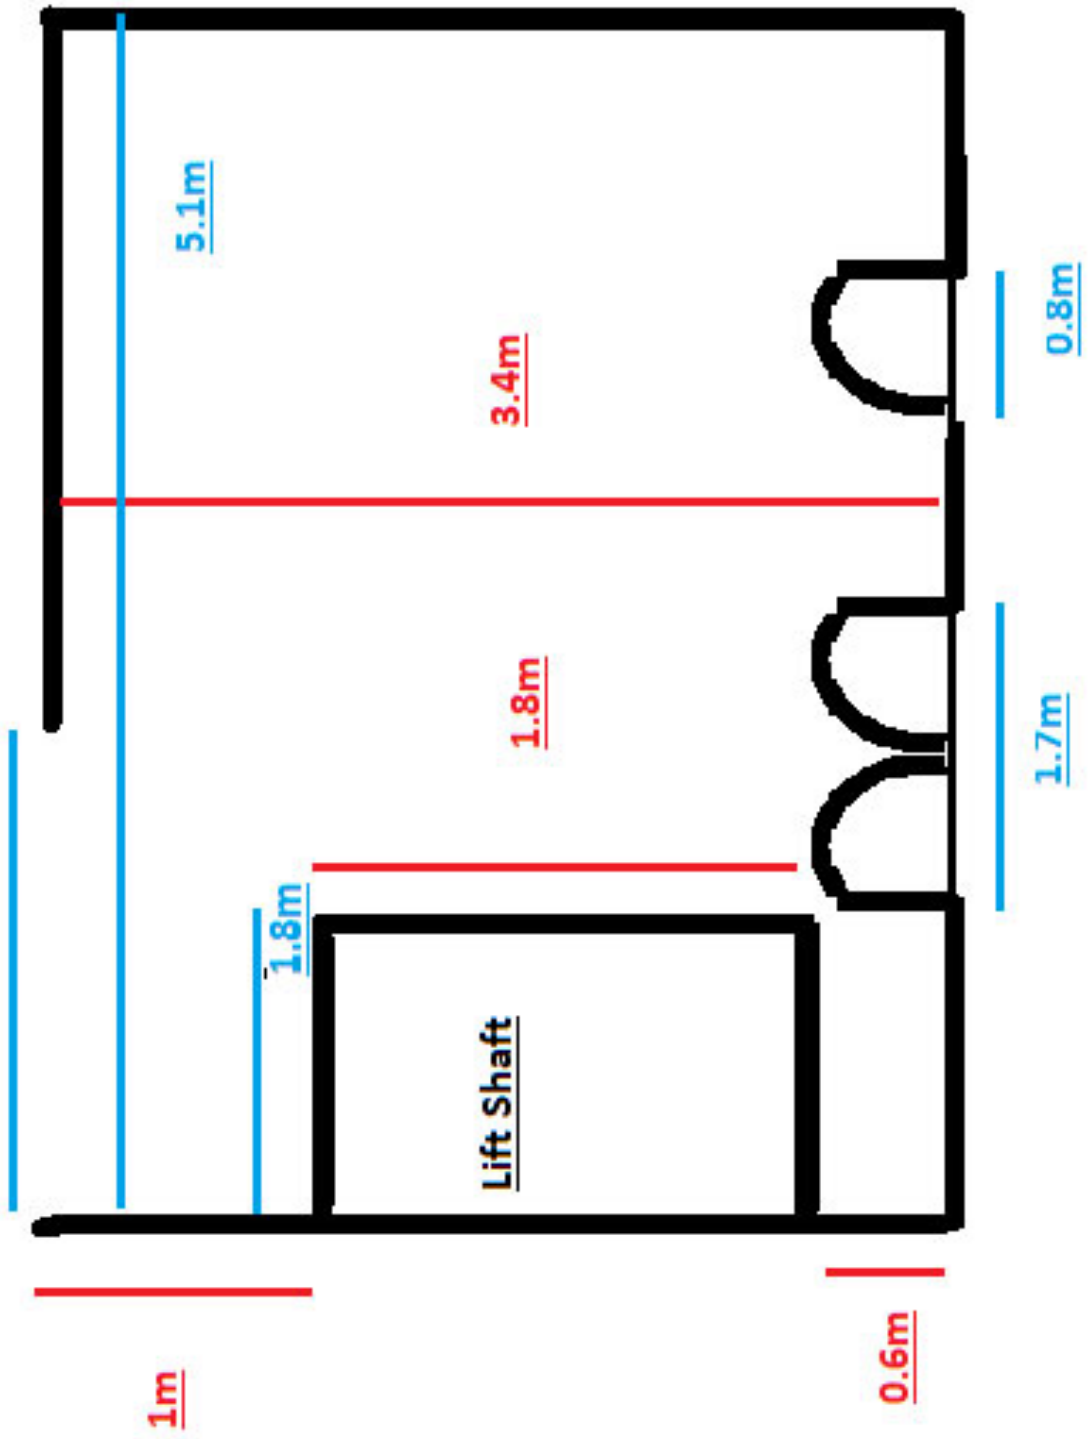

Williams Room

Bar area

1.9m

1m

1.8m

Lift Shaft

1.8m

3.4m

5.1m

0.6m

1.7m

0.8m

Main Hall